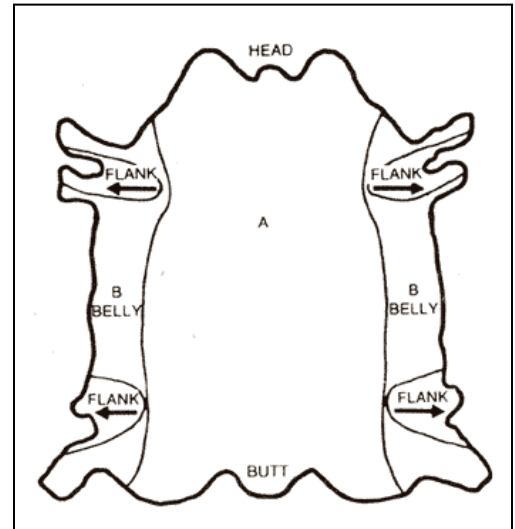

We can send leather and vinyl off to be perforated.
 Contact us for details.

The following perforation styles are available:

GM Standard

Hole Distance: 9.6mm x 4.8mm
 Pin Size: 1.3mm
 Hole Size: 1.1mm (+/- 0.2mm)