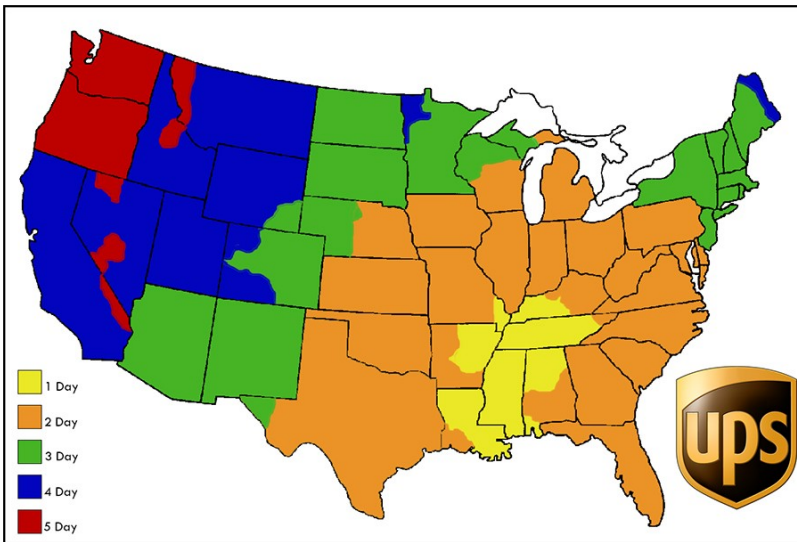

Delivery times cannot always be guaranteed due to outside forces during its transit. If the shipping carrier delays your transit due to the following, we (and the shipping carrier) are not responsible: *Acts of God, weather conditions, environmental or dangerous goods incidents, perils of the air, public enemies, public authorities acting with actual or apparent authority, application of security regulations imposed by the government or otherwise applicable to the shipment, acts or omissions of customs officials, authority of law, quarantine, riots, strikes, work stoppages or slowdowns, or other labor disputes or disturbances, civil commotions or hazards incident to a state of war, local or national disruptions in ground or air transportation networks or systems due to events beyond the shipping carrier's control, disruption or failure of communication and information systems, disruption or failure of utilities, or any circumstances beyond the shipping carrier's control. We are not responsible for delays due to "mis-sort" errors by the carriers.*

Once a package has left our facilities, it is the responsibility of the shipping carrier as they are a separate business from our own.